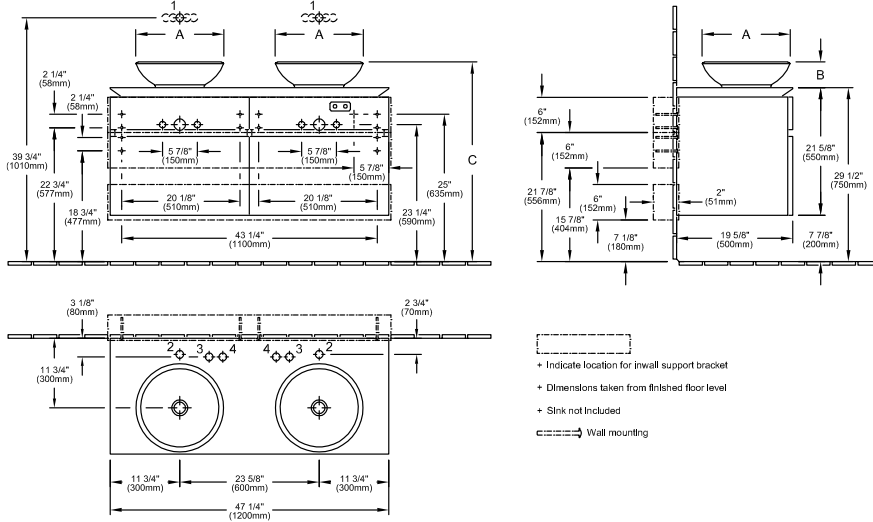

TECHNICAL DRAWINGS

B148UL

	A	A1	B	C	H	H1	1	2	3	4					
B121 U0 XX - 5144 0U	16 7/8"	430mm	16 7/8"	430mm	4 3/4"	120mm	34 1/4"	870mm	23 1/4"	590mm	39 3/4"	870mm	X	X	X
B121 U0 XX - 5148 0U	15"	380mm	15"	380mm	4 3/8"	110mm	33 7/8"	860mm	23 1/4"	590mm	39 3/4"	860mm	X	X	X
B121 U0 XX - 5149 0U	15"	380mm	15"	380mm	4 3/8"	110mm	33 7/8"	860mm	23 1/4"	590mm	39 3/4"	860mm	X	X	X
B121 U0 XX - 4125 U4	15 3/4"	400mm	15 3/4"	400mm	6 3/4"	170mm	36 1/4"	920mm	24 3/4"	590mm	42 1/8"	920mm	X	X	X