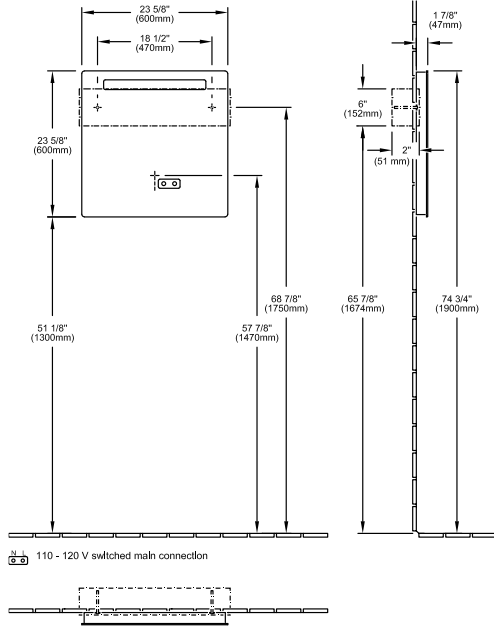

TECHNICAL DRAWINGS

A373U1

+ Dimensions taken from finished floor level

⊞ Wall mounting