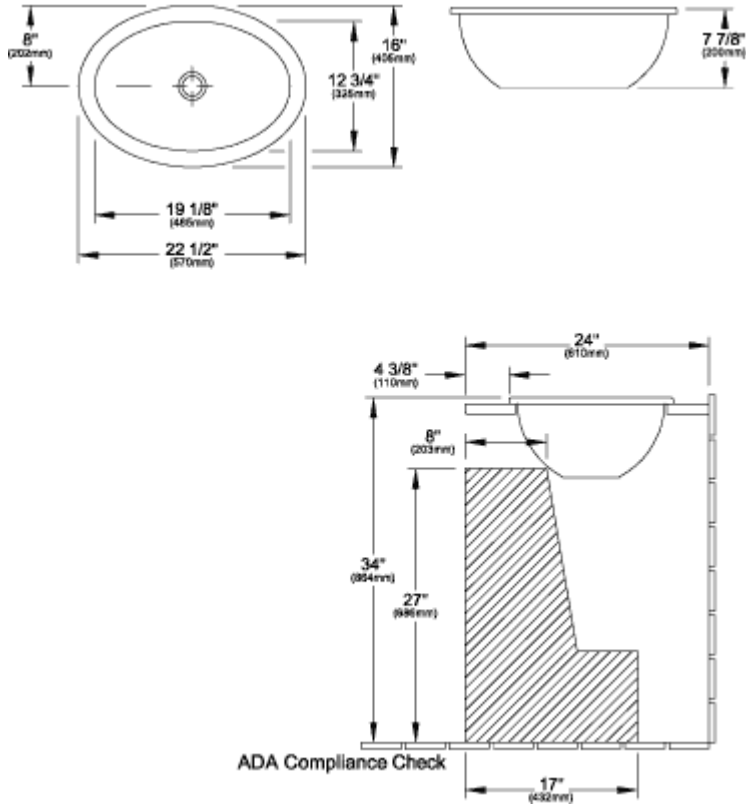

LOOP & FRIENDS UNDERMOUNT BATHROOM SINK (OVAL) OVAL

PRODUCT INFORMATION

Article title	Villeroy & Boch Loop & Friends Undermount bathroom sink (oval), 22 1/2" x 16 1/8" x 8 1/2", White Alpin, with overflow, unpolished
Article number	6161U201
Assembly / Assembly type	Undercounter
Assembly instructions	the hole for the washbasin can only be cut out using the original washbasin because dimension tolerances are possible, installation possible in natural stone and laminate countertops
Scope of delivery	1x undercounter washbasin 1 x extended ball rod to operate pop-up outlet valve 1x fastening set
Depth in inch	16 1/8"
Width in inch	22 1/2"
Height in inch	8 1/2"
Interior depth	6 1/4"
Collection	Loop & Friends
Product designation	Undermount bathroom sink (oval)
With overflow	No
Shape	Oval
Colour designation	White Alpin
Antibacterial surface (with AntiBac)	No
Easy surface cleaning (CeramicPlus)	No
Underside of washbasin	unpolished
Number of bowls	1

TECHNICAL DRAWINGS

6161U201

6161U201