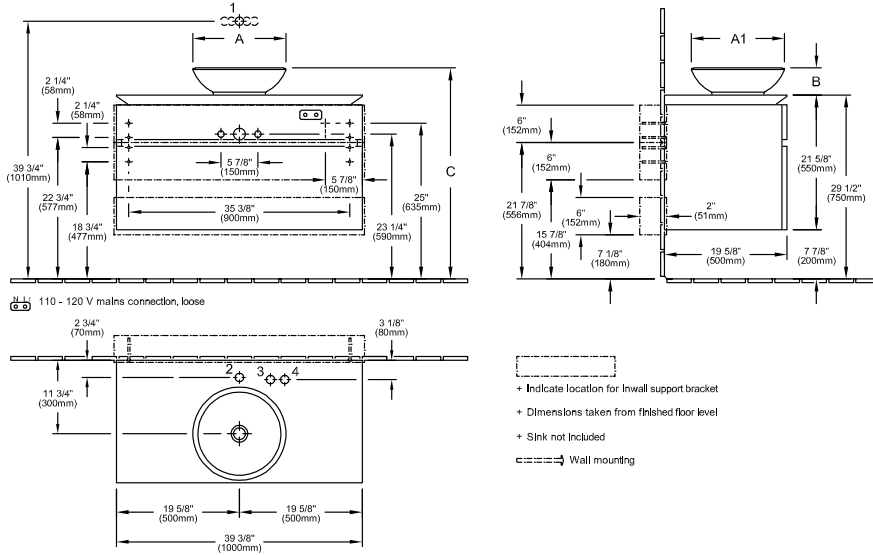

TECHNICAL DRAWINGS

B572UL

	A	A1	B	C	H	H1	1⌀	2⌀	3⌀	4⌀
B122 U0 XX - 5144 0U	16 7/8" 430mm	16 7/8" 430mm	4 3/4" 120mm	34 1/4" 870mm	23 1/4" 590mm	39 3/4" 1010mm	X		X	X
B122 U0 XX - 5148 0U	15" 380mm	15" 380mm	4 3/8" 110mm	33 7/8" 860mm	23 1/4" 590mm	39 3/4" 1010mm	X	X	X	X
B122 U0 XX - 5149 0U	15" 380mm	15" 380mm	4 3/8" 110mm	33 7/8" 860mm	23 1/4" 590mm	39 3/4" 1010mm	X	X	X	X
B122 U0 XX - 5151 0U	23" 585mm	15" 380mm	4 3/8" 110mm	33 7/8" 860mm	23 1/4" 590mm	39 3/4" 1010mm	X			X
B122 U0 XX - 5154 0U	23" 585mm	15" 380mm	4 3/8" 110mm	33 7/8" 860mm	23 1/4" 590mm	39 3/4" 1010mm	X	X		
B122 U0 XX - 4125 U4	15 3/4" 400mm	15 3/4" 400mm	6 3/4" 170mm	36 1/4" 920mm	24 3/4" 630mm	42 1/8" 1070mm	X		X	X
B122 U0 XX - 4126 U6	23 5/8" 600mm	15 3/4" 400mm	6 3/4" 170mm	36 1/4" 920mm	24 3/4" 630mm	42 1/8" 1070mm	X			X
B122 U0 XX - 4127 U6	23 5/8" 600mm	15 3/4" 400mm	6 3/4" 170mm	36 1/4" 920mm	24 3/4" 630mm	42 1/8" 1070mm	X