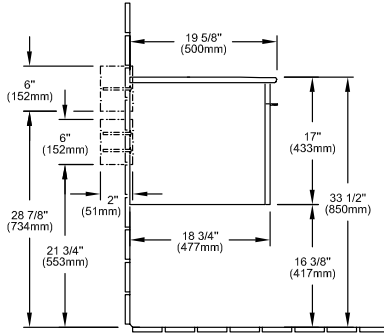

TECHNICAL DRAWINGS

A932U1

A932 U1 XX - 4124 U1/U2	A
	23 5/8" | 600 mm

+ Indicate location for inwall support bracket

+ Dimensions taken from finished floor level

+ Sink not included

⊞ Wall mounting