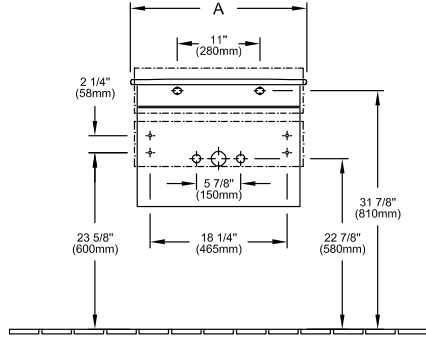

TECHNICAL DRAWINGS

A932U1

A932 U1 XX - 4124 U1/U2	A
	23 5/8" | 600 mm

+ Indicate location for inwall support bracket

+ Dimensions taken from finished floor level

+ Sink not included

⊞ Wall mounting