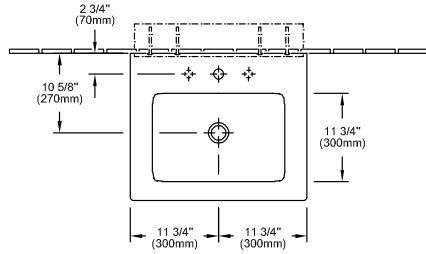

TECHNICAL DRAWINGS

A932U1

A932 U1 XX - 4124 U1/U2	A
	23 5/8" | 600 mm

+ Indicate location for inwall support bracket

+ Dimensions taken from finished floor level

+ Sink not included

⊞ Wall mounting