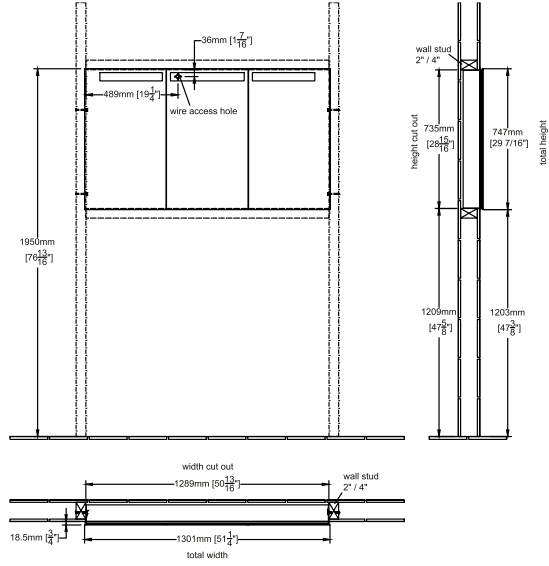

TECHNICAL DRAWINGS

A419U3

Wall mounting

+ Dimensions taken from finished floor level