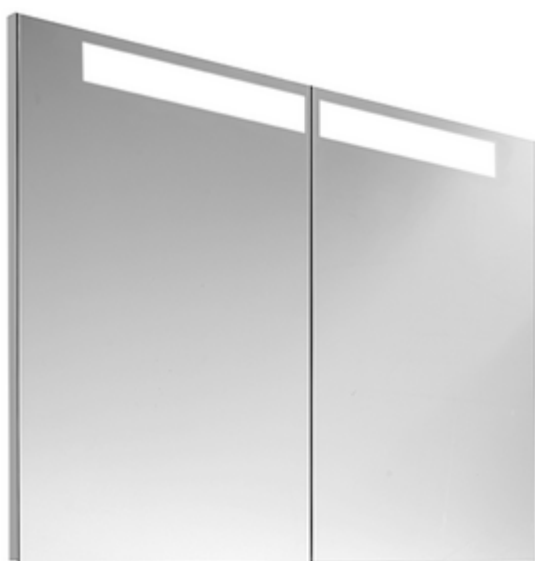

### 1 . POSITION

|                     |                                                                                                                                                                                                                                                                                                                                                                                                                                                                                                                                     |
|---------------------|-------------------------------------------------------------------------------------------------------------------------------------------------------------------------------------------------------------------------------------------------------------------------------------------------------------------------------------------------------------------------------------------------------------------------------------------------------------------------------------------------------------------------------------|
| Model               | A418U0                                                                                                                                                                                                                                                                                                                                                                                                                                                                                                                              |
| Width               | 39 3/8" inch                                                                                                                                                                                                                                                                                                                                                                                                                                                                                                                        |
| Height              | 29 3/8" inch                                                                                                                                                                                                                                                                                                                                                                                                                                                                                                                        |
| Depth               | 4 1/4" inch                                                                                                                                                                                                                                                                                                                                                                                                                                                                                                                         |
| Weight              | 58,18 lbs                                                                                                                                                                                                                                                                                                                                                                                                                                                                                                                           |
| Description         | <p>Glass<br/>fastening set included<br/>integral LED lighting<br/>Equipped with: 2 mirrored doors, 4 adjustable glass shelves, 1 magnifying mirror, 1 magnetic strip, electric outlet and switch<br/>UL listed<br/>soft closing hinges<br/>fully assembled<br/>4 x wood screw cylinder head KS 1/4" / 2 3/8" (5.5/60 mm), 4 x UNI-dowel polyamide F3/8" x 1 5/8" (F8 x 40 mm), 1 x pouch 3 15/16" x 9 3/8" (100x250 mm), 2 x mounting rail 4 15/16" (125 mm)</p>                                                                    |
| Material            | Glass                                                                                                                                                                                                                                                                                                                                                                                                                                                                                                                               |
| Specification texts | <p>; +; Built-in medicine cabinet; Glass; Size: 39 3/8" x 29 3/8" x 4 1/4" (1001 x 747 x 107 mm); fastening set included; integral LED lighting; Equipped with: 2 mirrored doors, 4 adjustable glass shelves, 1 magnifying mirror, 1 magnetic strip, electric outlet and switch; UL listed; soft closing hinges; fully assembled; 4 x wood screw cylinder head KS 1/4" / 2 3/8" (5.5/60 mm), 4 x UNI-dowel polyamide F3/8" x 1 5/8" (F8 x 40 mm), 1 x pouch 3 15/16" x 9 3/8" (100x250 mm), 2 x mounting rail 4 15/16" (125 mm)</p> |