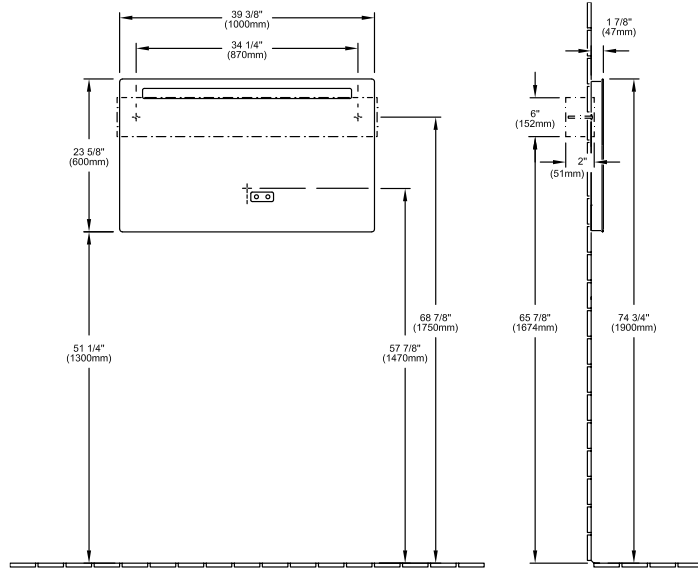

BATHROOM FURNITURE, MIRROR, MIRRORS/MIRROR CABINETS, MIRRORS, MIRRORS WITH LIGHTING SUBWAY

PRODUCT INFORMATION

1 . POSITION

Model	A373U3
Width	39 3/8" inch
Height	23 5/8" inch
Depth	2" inch
Weight	22,05 lbs
Description	Glass fastening set included Equipped with: intgrated LED lighting Front: 5 mm mirror glass Corpus: aluminium (anodized) Integrated LED lighting fully assembled 2 x wood screw-RUKO-KS 1/4" / 2" (5,5/50 mm), 2 x UNI-dowel Nylon 3/8" x 1 10/16" (8x40 mm), 2 x pouch 3 15/16" x 7 7/8" (100x200 mm)
Material	Glass
Specification texts	; Mirror; Glass; Size: 39 3/8" x 23 5/8" x 2" (1000 x 600 x 50 mm); fastening set included; Equipped with: intgrated LED lighting; Front: 5 mm mirror glass Corpus: aluminium (anodized) Integrated LED lighting; fully assembled; 2 x wood screw-RUKO-KS 1/4" / 2" (5,5/50 mm), 2 x UNI-dowel Nylon 3/8" x 1 10/16" (8x40 mm), 2 x pouch 3 15/16" x 7 7/8" (100x200 mm)

COLOURS

A373U300 4051202181833

TECHNICAL DRAWINGS

A373U3

110 - 120 V switched main connection

- + Indicate location for inwall support bracket
- + Dimensions taken from finished floor level
- Wall mounting