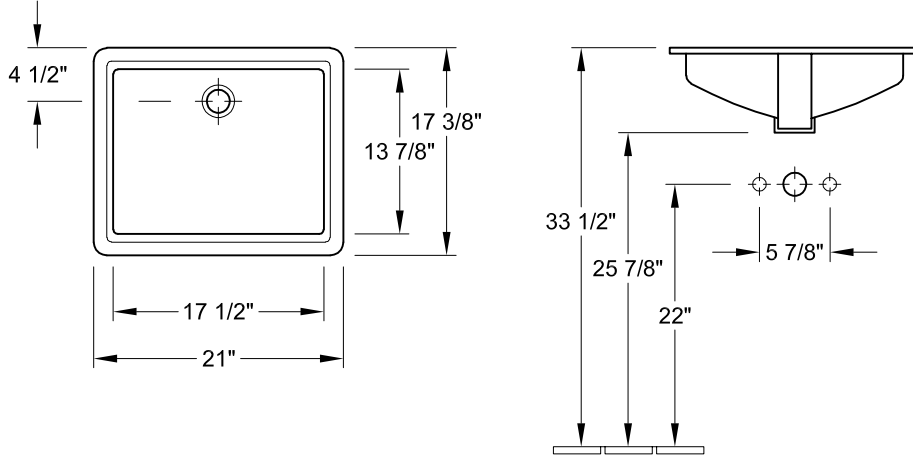

WASHBASINS, UNDERCOUNTER WASHBASIN, UNDERCOUNTER WASHBASINS
STRADA

PRODUCT INFORMATION

1 . POSITION

Model	5A0218
Width	17" inch
Depth	13 1/4" inch
Weight	19,75 lbs
Description	<p>Interior glazed only Sanitary porcelain the hole for the washbasin can only be cut out using the original washbasin because dimension tolerances are possible fastening set included EN 31, EN 14688 This undermount sink is made of vitreous china. The undermount sink is 17" (432mm) x 13 1/4" (337mm). The product is with overflow. The undermount sink is Villeroy & Boch model 5A0218. meets and exceeds ASME A112.19.2/CSA B45.1 ASME A112.19.14, Code Compliance: UPC, IPC, NSPC, NPC Canada and others, ADA compliant rear drain one year limited warranty waste diameter: 1 1/4" O.D. basin dimensions: 17 1/2" x 13 7/8" (446 x 354mm)</p>
Tap fitting / Tap hole remark	Without faucet hole
Overflow remark	with overflow
Material	Sanitary porcelain
Specification texts	<p>; Undermount bathroom sink; Sanitary porcelain; Size: 17" x 13 1/4" (432 x 337 mm); Rectangle; Interior glazed only; Without faucet hole; with overflow; the hole for the washbasin can only be cut out using the original washbasin because dimension tolerances are possible; fastening set included; EN 31, EN 14688; This undermount sink is made of vitreous china. The undermount sink is 17" (432mm) x 13 1/4" (337mm). The product is with overflow. The undermount sink is Villeroy & Boch model 5A0218.; meets and exceeds ASME A112.19.2/CSA B45.1 ASME A112.19.14, Code Compliance: UPC, IPC, NSPC, NPC Canada and others, ADA compliant; rear drain; one year limited warranty; waste diameter: 1 1/4" O.D.; basin dimensions: 17 1/2" x 13 7/8" (446 x 354mm)</p>

COLOURS

White Alpin	5A021801	4047289330134
Bisquit	5A0218P8	4047289330141

TECHNICAL DRAWINGS

5A0218

Note: Fixture dimensions meet ASME A112.19.2 requirements.
These measurements are subject to change or cancellation.
No responsibility will be assumed for use of superseded or voided pages.