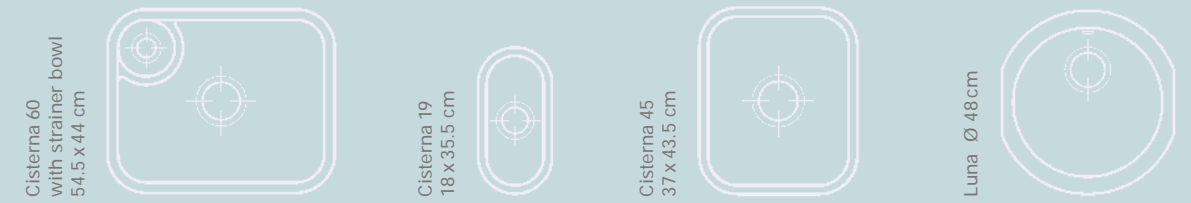

1

2

Cisterna / Luna

Undercounter sinks 14 | 15

What could be better than a continuous and easy-to-clean worktop made of a high-quality material such as solid wood or natural or artificial stone? Imagine such a worktop with an integrated ceramic sink with no ridges or edges to disturb the smoothness of the plane. Everything's clean in a flash, making preparation and cooking twice as much fun!

Tops for cleanliness.