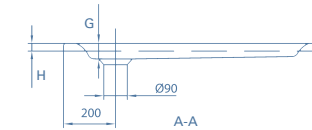

Ohne Schürze | Without panel

DA1006GEO1PFV – 1000 x 190 x 1000 mm

mit separater Schürze und Gestell

with a separate panel incl. frame