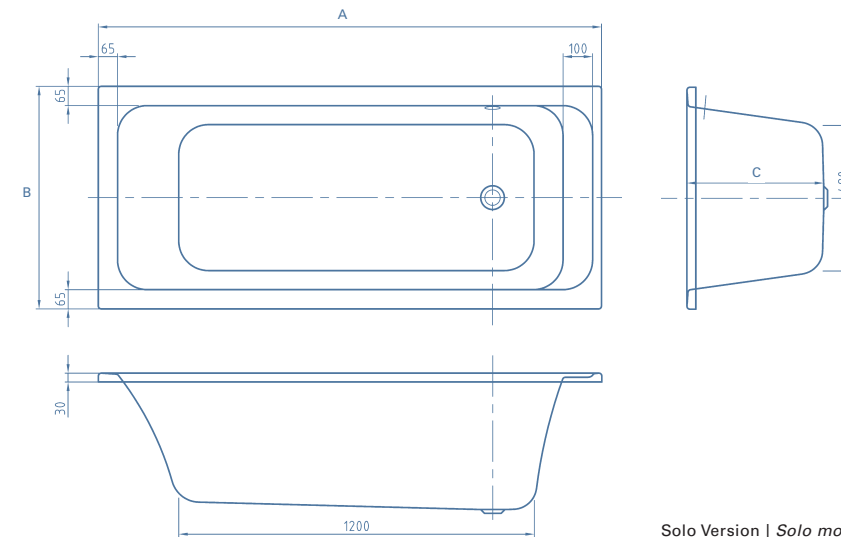

**Duschwanne | Shower tray**

**DA9706GEO2V** – 900 x 60 x 750 mm

**DA9806GEO2V** – 900 x 60 x 800 mm

**DA1286GEO2V** – 1200 x 60 x 800 mm

Ohne Schürze  
 Ablauf 90 mm Ø  
 Aus Acryl  
 Without panel  
 Pop up waste 90 mm Ø  
 In acrylic

	B	C
<b>DA9706GEO2V</b>	900	750
<b>DA9806GEO2V</b>	900	800
<b>DA1286GEO2V</b>	1200	800

**Solo Modell | Solo model**

**BA147ARA2V** – 1400 x 700 x 460 mm

**BA157ARA2V** – 1500 x 700 x 460 mm

**BA167ARA2V** – 1600 x 700 x 460 mm

**BA170ARA2V** – 1700 x 750 x 480 mm

**Duo Modell | Duo model**

**BA178ARA2V** – 1700 x 800 x 480 mm

**BA180ARA2V** – 1800 x 800 x 500 mm

**BA199ARA2V** – 1900 x 900 x 500 mm

Solo Version | Solo model

Passend zu unterschiedlichen Systemen,  
 außer für Modell BA147ARA2V  
 Rechteckig  
 Aus Acryl  
 The systems are available for all  
 models except for BA147ARA2V  
 Rectangular  
 Made of Acryl