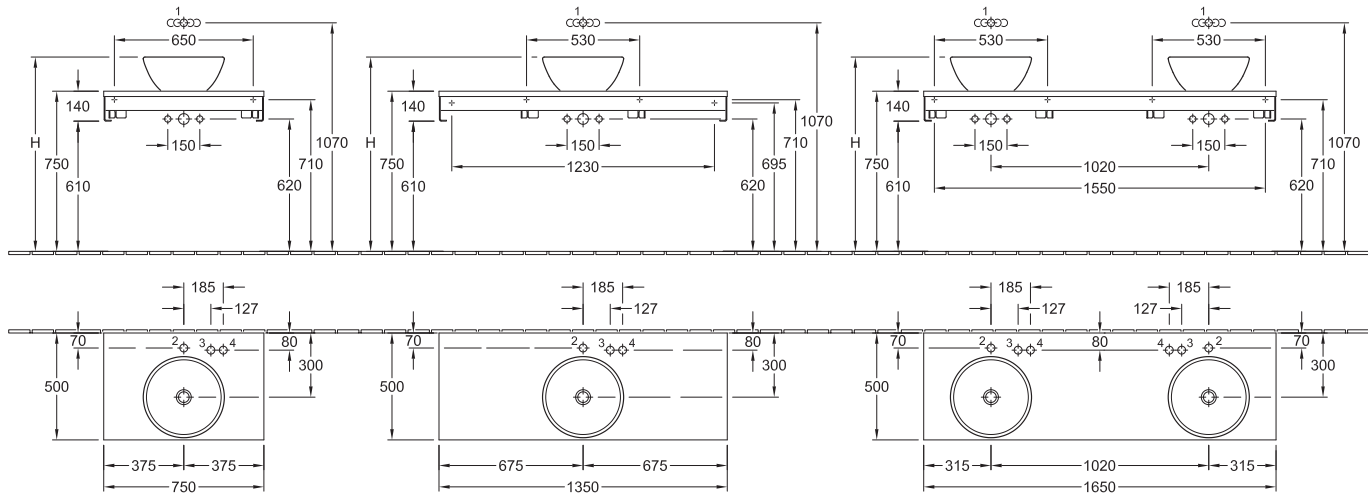

Body/Countertop: Chipboard melamine-laminated Macassar, Merano and Crème

Towel holder and side trims: Silver-anodised aluminium

Doors/pull-out elements/drawers: with Soft Closing function

Recommended tap fittings for combination with Loop & Friends surface-mounted washbasins Soul, Circle and Cult

	1	2	3	4	H
7180 38 XX / 7181 38 XX	x	x			910
7187 00 XX / 7187 01 XX	x	x			925
7186 00 XX / 7186 01 XX	x	x			925
7180 43 XX / 7181 43 XX	x		x		930
7187 10 XX / 7187 11 XX	x				925
7186 10 XX / 7186 11 XX	x			x	925
6167 00 XX / 6167 01 XX	x				925
5133 50 XX / 5133 51 XX					885
5133 60 XX / 5133 61 XX					885

.molldesign / Registered design

All dimensions are given in mm and all weights in kg.

740 Please contact your specialist dealer about the availability of the various products.

	1	2	3	4	H
7180 38 XX / 7181 38 XX	x	x			910
7187 00 XX / 7187 01 XX	x	x			925
7186 00 XX / 7186 01 XX	x	x			925
7180 43 XX / 7181 43 XX	x		x		930
7187 10 XX / 7187 11 XX	x				925
7186 10 XX / 7186 11 XX	x			x	925
6167 00 XX / 6167 01 XX	x				925
5133 50 XX / 5133 51 XX					885
5133 60 XX / 5133 61 XX					885