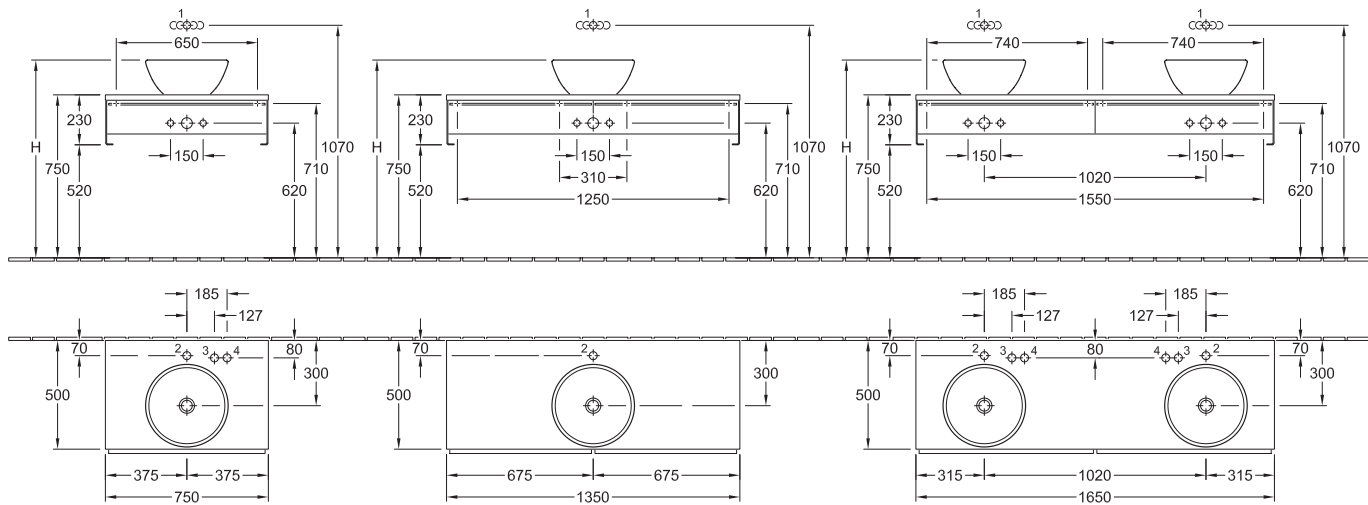

Body/Countertop: Chipboard melamine-laminated Macassar, Merano and Crème

Towel holder and side trims: Silver-anodised aluminium

Doors/pull-out elements/drawers: with Soft Closing function

Recommended tap fittings for combination with Loop & Friends surface-mounted washbasins Soul, Circle and Cult

	1	2	3	4	H
7180 38 XX / 7181 38 XX	x	x			910
7187 00 XX / 7187 01 XX	x	x			925
7186 00 XX / 7186 01 XX	x	x			925
7180 43 XX / 7181 43 XX	x		x		930
7187 10 XX / 7187 11 XX	x				925
7186 10 XX / 7186 11 XX	x			x	925
6167 00 XX / 6167 01 XX	x				925
5133 50 XX / 5133 51 XX					885
5133 60 XX / 5133 61 XX					885

.molldesign / Registered design

All dimensions are given in mm and all weights in kg.

740 Please contact your specialist dealer about the availability of the various products.

	1	2	3	4	H
7180 38 XX / 7181 38 XX	x	x			910
7187 00 XX / 7187 01 XX	x	x			925
7186 00 XX / 7186 01 XX	x	x			925
7180 43 XX / 7181 43 XX	x		x		930
7187 10 XX / 7187 11 XX	x				925
7186 10 XX / 7186 11 XX	x			x	925
6167 00 XX / 6167 01 XX	x				925
5133 50 XX / 5133 51 XX					885
5133 60 XX / 5133 61 XX					885