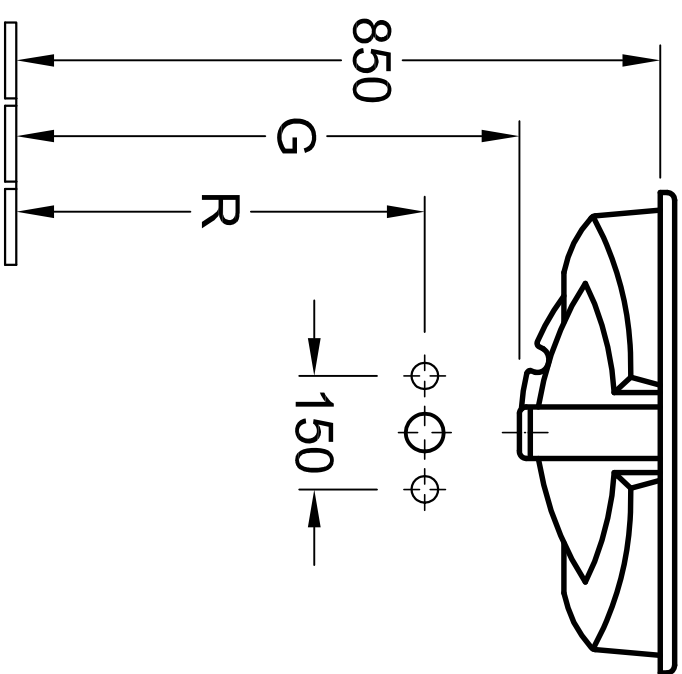

| | A | B | C | D | G | K | R |
|---------|-----|-----|-----|-----|-----|-----|-----|
| 6148 00 | 640 | 520 | 500 | 335 | 665 | 220 | 540 |
| 6149 00 | 560 | 440 | 420 | 270 | 690 | 195 | 570 |

Designation
FLORINE
 6148 00 / 6149 00 - Built-in
 washbasins

Villeroy & Boch

| | | | |
|----------|------------|---------|--------------|
| Altered: | 08. 2004 | Scale: | 1 : 10 |
| | 17.05.2011 | Signed: | J. Zapp / RH |
| | | Date: | Feb. 2 1999 |

This drawing may not be copied or passed on to third parties or competitive companies without our permission. Villeroy & Boch accepts no liability whatsoever for these data and technical drawings. Other parties use them at their own risk. The dimensions indicated are not binding. Villeroy & Boch reserves the right to make product changes.